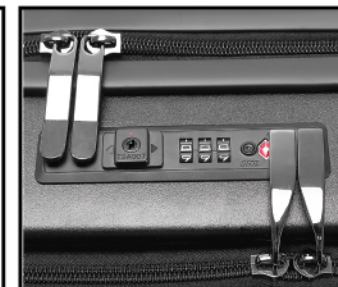

Art. No: 2910
size: 20" (cabin size)

COLOR: BLACK
material 100% PC

Cup holder

LOGO Lining Fabric 150T High Density

USB charger

easy access front compartment

360° spinner wheels

Built-in TSA Lock